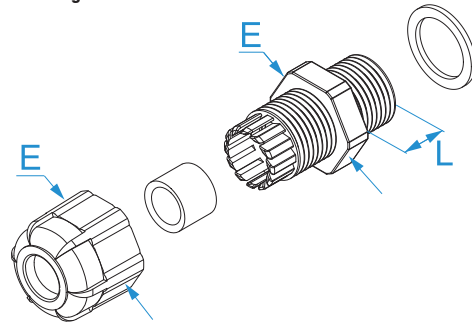

Technical sheet

No. **22PA03A**

Issue **V01.1**

Product family: Nylon cable glands - PG thread
Item code: 4007, 4307, 4007N, 4009, 4309, 4009N, 4011, 4311, 4011N, 4013, 4313, 4013N, 4016, 4316, 4016N, 4021, 4321, 4021N, 4029, 4329, 4029N, 4036, 4336, 4036N, 4042, 4342, 4042N, 4048, 4348, 4048N
Description: NYLON CABLE GLANDS · PG THREAD · IP68 · STANDARD

Image

Technical drawing

Specifications

MATERIAL: polyamide (PA 6.6), self-extinguishing according to UL 94 V2 and IEC 695-2-1 (850 °C)
OPERATING TEMPERATURE: from -20 °C to +90 °C
INNER GASKET AND WASHER: NBR (nitrile rubber), 70 Shore A
ACCORDING TO STD.: EN 62444:2013
ASSEMBLY: do not remove or move the gasket; tighten on a flat and smooth surface.