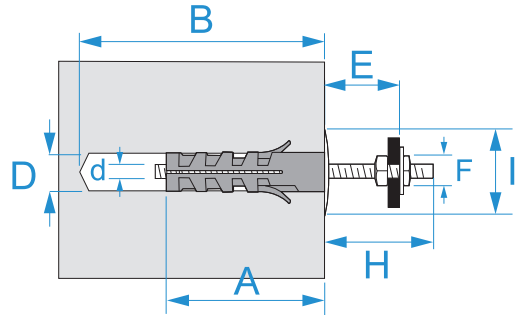

Product family: Fixings - Light fixings
Item code: F0381, F0382
Description: UNIVERSAL WALL PLUGS · TN · WITH DOUBLE NUT

Image

Technical drawing

Specifications

WALL PLUG TYPE: TN universal wall plugs
WALL PLUG MATERIAL: high resistance polyamide
WALL PLUG COLOR: grey
CONE MATERIAL: brass
SCREW MATERIAL: galvanized steel
INSTALLATION TYPE: non-through

Code	D (mm)	A (mm)	B (mm)	d (mm)	I (mm)	E max (mm)	H (mm)	F (mm)	
F0381	9	40	50	M4	20	35	35	7	100/800
F0382	12	45	55	M5	24	40	40	8	50/400