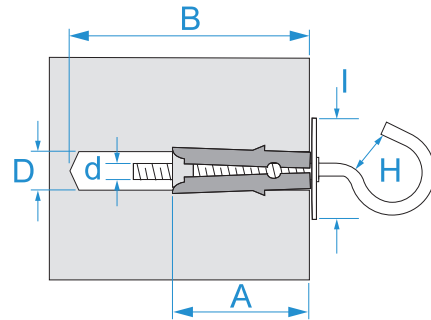

**Product family:** Fixings - Light fixings  
**Item code:** F0431, F0432  
**Description:** HEAVY DUTY ANCHORS · TM · WITH ROUND HOOK

**Image**

**Technical drawing**

**Specifications**

**WALL PLUG TYPE:** anchors TM  
**WALL PLUG MATERIAL:** galvanized steel  
**CONE MATERIAL:** brass  
**SCREW MATERIAL:** galvanized steel  
**INSTALLATION TYPE:** non-through

Code	D (mm)	A (mm)	B (mm)	d (mm)	I (mm)	H (mm)	
F0431	8	40	50	M4	20	8	100/800
F0432	9	45	55	M5	24	8.5	50/500