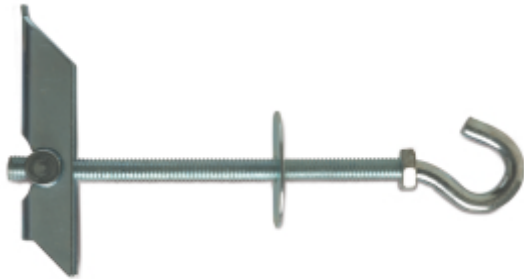

Product family: Fixings - Light fixings
Item code: F1136
Description: GRAVITY TOGGLE BOLTS - AG - WITH ROUND HOOK

Image

Technical drawing

Specifications

WALL PLUG TYPE: AG gravity toggle bolts
MATERIAL: galvanized steel
INSTALLATION TYPE: through

Code	D (mm)	d x C	E max (mm)	H (mm)	A min (mm)	
F1136	16	M6 x 70	31	12	67	50/50