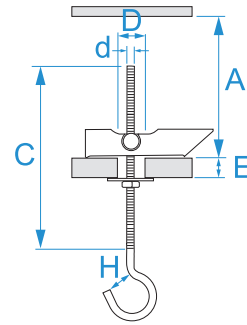

Product family: Fixings - Light fixings
Item code: F1136
Description: GRAVITY TOGGLE BOLTS - AG - WITH ROUND HOOK

Image

Technical drawing

Specifications

WALL PLUG TYPE: AG gravity toggle bolts
MATERIAL: galvanized steel
INSTALLATION TYPE: through

Code	D (mm)	d x C	E max (mm)	H (mm)	A min (mm)	
F1136	16	M6 x 70	31	12	67	50/50